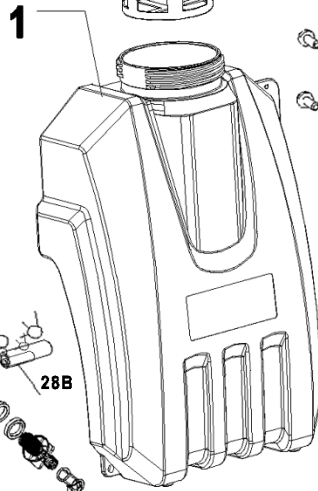

Parts Line Drawing

Number	SKU	Description
1	PDS-1-1G-C	Tank 1 Gallon, Pro-128
1	PDS-1-2.5G-C	Tank 2.5 Gallon, Pro-320
1	PDS-1-4G-C	Tank 4 Gallon, Pro-512
2	PDS-2-C	Screen Filter
3	PDS-543B-C	Lid with Seal, Black
3	PDS-543-C	Lid with Seal, Red
3A	PDS-543A-C	Lid Seal
4	PDS-678-C	Wand Mounting Bracket
9	PDS-125-11-QD-C	Hose Connection to Pump + Hose Assembly for QD Gun
10	PDS-2-203V-C	O-Ring Viton for Trigger Gun Hose - Brown
11	PDS-6111-QD-C	Trigger Gun Metal 11/16th Output w/ Quick Disconnect
12	2-112N900-C	O Ring Seals all output tips and wand
13	PDS-018-C	10"-18" Extension Wand (For Pro-128)
13	PDS-046-C	20"-39" Extension Wand (For Pro-320 & Pro-512)
28	PDS-24-28-C	Siphon Tube, Screen Filter and Connection Tube
28B	PDS-20-23-C	Pump to Filter Connection Hose
29	PDS-2939-183330R-C	Operating System (Pump, Switch, Circuit Board, Case) Red
29	PDS-2939-183330B-C	Operating System (Pump, Switch, Circuit Board, Case) Black
40	PDS-404142-C	Cushion – Back Padding and Screws - PRO-320 & 512 Only
44	PDS-44-C	Shoulder Strap Harness Complete Set
45	PDS-0094-C	Screen and Check Valve
46	PDS-08-C	High Flow Pin and Cone Tip Brass
47	T-8002-C	High Flow Fan Spray Tip Brass
48	PDS-03-C	Low Flow Pin and Cone Tip Brass
49	T-8001-C	Low Flow Fan Spray Tip Brass
50	PDS-36-C	18 Volt DC Rechargeable Battery
51	PDS-43-C	120 Volt Quick Charger
		ACCESSORIES
	PDS-654X-C	Cover X Foam Tip
	PDS-250-C	Vehicle Inverter
	PDS-065-C	28" to 54" Extension Wand
	PDS-300-C	Mobile Cart
	NEH-12/25/50-C	12"/25"/50" Extension Hoses
	SH-59102-C	Measurement/Storage Jug
	PDS-39PB3-C	Awl Misting Tip
	PDS-6111-13-C	Trigger Gun Repair Kit
	SKU-2-112EWS-C	Wand Seal Replacement Kit
	PDS-6111-QDA-C	Quick Disconnect Assembly for Trigger Gun, c/w seal