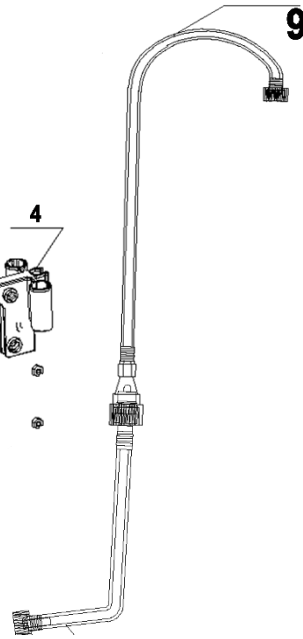

Parts Line Drawing

Number	SKU	Description
1	PDS-1-1G-C	Tank 1 Gallon, Pro-128
1	PDS-1-2.5G-C	Tank 2.5 Gallon, Pro-320
1	PDS-1-4G-C	Tank 4 Gallon, Pro-512
2	PDS-2-C	Screen Filter
3	PDS-543B-C	Lid with Seal, Black
3	PDS-543-C	Lid with Seal, Red
3A	PDS-543A-C	Lid Seal
4	PDS-678-C	Wand Mounting Bracket
9	PDS-125-11-QD-C	Hose Connection to Pump + Hose Assembly for QD Gun
10	PDS-2-203V-C	O-Ring Viton for Trigger Gun Hose - Brown
11	PDS-6111-QD-C	Trigger Gun Metal 11/16th Output w/ Quick Disconnect
12	2-112N900-C	O Ring Seals all output tips and wand
13	PDS-018-C	10"-18" Extension Wand (For Pro-128)
13	PDS-046-C	20"-39" Extension Wand (For Pro-320 & Pro-512)
28	PDS-24-28-C	Siphon Tube, Screen Filter and Connection Tube
28B	PDS-20-23-C	Pump to Filter Connection Hose
29	PDS-2939-183330R-C	Operating System (Pump, Switch, Circuit Board, Case) Red
29	PDS-2939-183330B-C	Operating System (Pump, Switch, Circuit Board, Case) Black
40	PDS-404142-C	Cushion – Back Padding and Screws - PRO-320 & 512 Only
44	PDS-44-C	Shoulder Strap Harness Complete Set
45	PDS-0094-C	Screen and Check Valve
46	PDS-08-C	High Flow Pin and Cone Tip Brass
47	T-8002-C	High Flow Fan Spray Tip Brass
48	PDS-03-C	Low Flow Pin and Cone Tip Brass
49	T-8001-C	Low Flow Fan Spray Tip Brass
50	PDS-36-C	18 Volt DC Rechargeable Battery
51	PDS-43-C	120 Volt Quick Charger
		ACCESSORIES
	PDS-654X-C	Cover X Foam Tip
	PDS-250-C	Vehicle Inverter
	PDS-065-C	28" to 54" Extension Wand
	PDS-300-C	Mobile Cart
	NEH-12/25/50-C	12"/25"/50" Extension Hoses
	SH-59102-C	Measurement/Storage Jug
	PDS-39PB3-C	Awl Misting Tip
	PDS-6111-13-C	Trigger Gun Repair Kit
	SKU-2-112EWS-C	Wand Seal Replacement Kit
	PDS-6111-QDA-C	Quick Disconnect Assembly for Trigger Gun, c/w seal