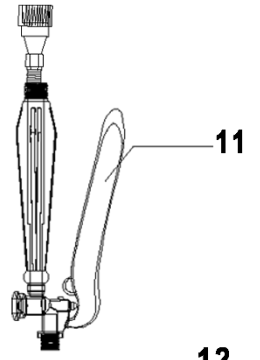

Parts Line Drawing

Number	SKU	Description
1	PDS-1-1G-C	Tank 1 Gallon, Pro-128
1	PDS-1-2.5G-C	Tank 2.5 Gallon, Pro-320
1	PDS-1-4G-C	Tank 4 Gallon, Pro-512
2	PDS-2-C	Screen Filter
3	PDS-543B-C	Lid with Seal, Black
3	PDS-543-C	Lid with Seal, Red
3A	PDS-543A-C	Lid Seal
4	PDS-678-C	Wand Mounting Bracket
9	PDS-125-11-QD-C	Hose Connection to Pump + Hose Assembly for QD Gun
10	PDS-2-203V-C	O-Ring Viton for Trigger Gun Hose - Brown
11	PDS-6111-QD-C	Trigger Gun Metal 11/16th Output w/ Quick Disconnect
12	2-112N900-C	O Ring Seals all output tips and wand
13	PDS-018-C	10"-18" Extension Wand (For Pro-128)
13	PDS-046-C	20"-39" Extension Wand (For Pro-320 & Pro-512)
28	PDS-24-28-C	Siphon Tube, Screen Filter and Connection Tube
28B	PDS-20-23-C	Pump to Filter Connection Hose
29	PDS-2939-183330R-C	Operating System (Pump, Switch, Circuit Board, Case) Red
29	PDS-2939-183330B-C	Operating System (Pump, Switch, Circuit Board, Case) Black
40	PDS-404142-C	Cushion – Back Padding and Screws - PRO-320 & 512 Only
44	PDS-44-C	Shoulder Strap Harness Complete Set
45	PDS-0094-C	Screen and Check Valve
46	PDS-08-C	High Flow Pin and Cone Tip Brass
47	T-8002-C	High Flow Fan Spray Tip Brass
48	PDS-03-C	Low Flow Pin and Cone Tip Brass
49	T-8001-C	Low Flow Fan Spray Tip Brass
50	PDS-36-C	18 Volt DC Rechargeable Battery
51	PDS-43-C	120 Volt Quick Charger
		ACCESSORIES
	PDS-654X-C	Cover X Foam Tip
	PDS-250-C	Vehicle Inverter
	PDS-065-C	28" to 54" Extension Wand
	PDS-300-C	Mobile Cart
	NEH-12/25/50-C	12"/25"/50" Extension Hoses
	SH-59102-C	Measurement/Storage Jug
	PDS-39PB3-C	Awl Misting Tip
	PDS-6111-13-C	Trigger Gun Repair Kit
	SKU-2-112EWS-C	Wand Seal Replacement Kit
	PDS-6111-QDA-C	Quick Disconnect Assembly for Trigger Gun, c/w seal