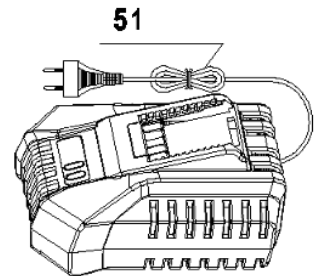

Parts Line Drawing

Number	SKU	Description
1	PDS-1-1G-C	Tank 1 Gallon, Pro-128
1	PDS-1-2.5G-C	Tank 2.5 Gallon, Pro-320
1	PDS-1-4G-C	Tank 4 Gallon, Pro-512
2	PDS-2-C	Screen Filter
3	PDS-543B-C	Lid with Seal, Black
3	PDS-543-C	Lid with Seal, Red
3A	PDS-543A-C	Lid Seal
4	PDS-678-C	Wand Mounting Bracket
9	PDS-125-11-QD-C	Hose Connection to Pump + Hose Assembly for QD Gun
10	PDS-2-203V-C	O-Ring Viton for Trigger Gun Hose - Brown
11	PDS-6111-QD-C	Trigger Gun Metal 11/16th Output w/ Quick Disconnect
12	2-112N900-C	O Ring Seals all output tips and wand
13	PDS-018-C	10"-18" Extension Wand (For Pro-128)
13	PDS-046-C	20"-39" Extension Wand (For Pro-320 & Pro-512)
28	PDS-24-28-C	Siphon Tube, Screen Filter and Connection Tube
28B	PDS-20-23-C	Pump to Filter Connection Hose
29	PDS-2939-183330R-C	Operating System (Pump, Switch, Circuit Board, Case) Red
29	PDS-2939-183330B-C	Operating System (Pump, Switch, Circuit Board, Case) Black
40	PDS-404142-C	Cushion – Back Padding and Screws - PRO-320 & 512 Only
44	PDS-44-C	Shoulder Strap Harness Complete Set
45	PDS-0094-C	Screen and Check Valve
46	PDS-08-C	High Flow Pin and Cone Tip Brass
47	T-8002-C	High Flow Fan Spray Tip Brass
48	PDS-03-C	Low Flow Pin and Cone Tip Brass
49	T-8001-C	Low Flow Fan Spray Tip Brass
50	PDS-36-C	18 Volt DC Rechargeable Battery
51	PDS-43-C	120 Volt Quick Charger
		ACCESSORIES
	PDS-654X-C	Cover X Foam Tip
	PDS-250-C	Vehicle Inverter
	PDS-065-C	28" to 54" Extension Wand
	PDS-300-C	Mobile Cart
	NEH-12/25/50-C	12"/25"/50" Extension Hoses
	SH-59102-C	Measurement/Storage Jug
	PDS-39PB3-C	Awl Misting Tip
	PDS-6111-13-C	Trigger Gun Repair Kit
	SKU-2-112EWS-C	Wand Seal Replacement Kit
	PDS-6111-QDA-C	Quick Disconnect Assembly for Trigger Gun, c/w seal