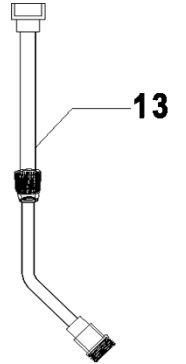

Parts Line Drawing

Number	SKU	Description
1	PDS-1-1G-C	Tank 1 Gallon, Pro-128
1	PDS-1-2.5G-C	Tank 2.5 Gallon, Pro-320
1	PDS-1-4G-C	Tank 4 Gallon, Pro-512
2	PDS-2-C	Screen Filter
3	PDS-543B-C	Lid with Seal, Black
3	PDS-543-C	Lid with Seal, Red
3A	PDS-543A-C	Lid Seal
4	PDS-678-C	Wand Mounting Bracket
9	PDS-125-11-QD-C	Hose Connection to Pump + Hose Assembly for QD Gun
10	PDS-2-203V-C	O-Ring Viton for Trigger Gun Hose - Brown
11	PDS-6111-QD-C	Trigger Gun Metal 11/16th Output w/ Quick Disconnect
12	2-112N900-C	O Ring Seals all output tips and wand
13	PDS-018-C	10"-18" Extension Wand (For Pro-128)
13	PDS-046-C	20"-39" Extension Wand (For Pro-320 & Pro-512)
28	PDS-24-28-C	Siphon Tube, Screen Filter and Connection Tube
28B	PDS-20-23-C	Pump to Filter Connection Hose
29	PDS-2939-183330R-C	Operating System (Pump, Switch, Circuit Board, Case) Red
29	PDS-2939-183330B-C	Operating System (Pump, Switch, Circuit Board, Case) Black
40	PDS-404142-C	Cushion – Back Padding and Screws - PRO-320 & 512 Only
44	PDS-44-C	Shoulder Strap Harness Complete Set
45	PDS-0094-C	Screen and Check Valve
46	PDS-08-C	High Flow Pin and Cone Tip Brass
47	T-8002-C	High Flow Fan Spray Tip Brass
48	PDS-03-C	Low Flow Pin and Cone Tip Brass
49	T-8001-C	Low Flow Fan Spray Tip Brass
50	PDS-36-C	18 Volt DC Rechargeable Battery
51	PDS-43-C	120 Volt Quick Charger
		ACCESSORIES
	PDS-654X-C	Cover X Foam Tip
	PDS-250-C	Vehicle Inverter
	PDS-065-C	28" to 54" Extension Wand
	PDS-300-C	Mobile Cart
	NEH-12/25/50-C	12"/25"/50" Extension Hoses
	SH-59102-C	Measurement/Storage Jug
	PDS-39PB3-C	Awl Misting Tip
	PDS-6111-13-C	Trigger Gun Repair Kit
	SKU-2-112EWS-C	Wand Seal Replacement Kit
	PDS-6111-QDA-C	Quick Disconnect Assembly for Trigger Gun, c/w seal