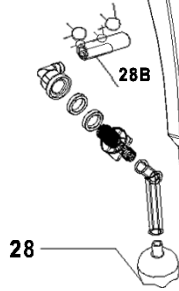

Parts Line Drawing

Number	SKU	Description
1	PDS-1-1G-C	Tank 1 Gallon, Pro-128
1	PDS-1-2.5G-C	Tank 2.5 Gallon, Pro-320
1	PDS-1-4G-C	Tank 4 Gallon, Pro-512
2	PDS-2-C	Screen Filter
3	PDS-543B-C	Lid with Seal, Black
3	PDS-543-C	Lid with Seal, Red
3A	PDS-543A-C	Lid Seal
4	PDS-678-C	Wand Mounting Bracket
9	PDS-125-11-QD-C	Hose Connection to Pump + Hose Assembly for QD Gun
10	PDS-2-203V-C	O-Ring Viton for Trigger Gun Hose - Brown
11	PDS-6111-QD-C	Trigger Gun Metal 11/16th Output w/ Quick Disconnect
12	2-112N900-C	O Ring Seals all output tips and wand
13	PDS-018-C	10"-18" Extension Wand (For Pro-128)
13	PDS-046-C	20"-39" Extension Wand (For Pro-320 & Pro-512)
28	PDS-24-28-C	Siphon Tube, Screen Filter and Connection Tube
28B	PDS-20-23-C	Pump to Filter Connection Hose
29	PDS-2939-183330R-C	Operating System (Pump, Switch, Circuit Board, Case) Red
29	PDS-2939-183330B-C	Operating System (Pump, Switch, Circuit Board, Case) Black
40	PDS-404142-C	Cushion – Back Padding and Screws - PRO-320 & 512 Only
44	PDS-44-C	Shoulder Strap Harness Complete Set
45	PDS-0094-C	Screen and Check Valve
46	PDS-08-C	High Flow Pin and Cone Tip Brass
47	T-8002-C	High Flow Fan Spray Tip Brass
48	PDS-03-C	Low Flow Pin and Cone Tip Brass
49	T-8001-C	Low Flow Fan Spray Tip Brass
50	PDS-36-C	18 Volt DC Rechargeable Battery
51	PDS-43-C	120 Volt Quick Charger
		ACCESSORIES
	PDS-654X-C	Cover X Foam Tip
	PDS-250-C	Vehicle Inverter
	PDS-065-C	28" to 54" Extension Wand
	PDS-300-C	Mobile Cart
	NEH-12/25/50-C	12"/25"/50" Extension Hoses
	SH-59102-C	Measurement/Storage Jug
	PDS-39PB3-C	Awl Misting Tip
	PDS-6111-13-C	Trigger Gun Repair Kit
	SKU-2-112EWS-C	Wand Seal Replacement Kit
	PDS-6111-QDA-C	Quick Disconnect Assembly for Trigger Gun, c/w seal