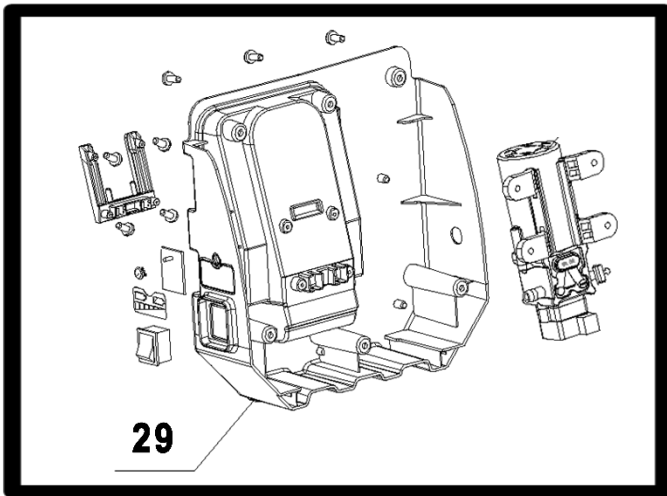

Parts Line Drawing

Number	SKU	Description
1	PDS-1-1G-C	Tank 1 Gallon, Pro-128
1	PDS-1-2.5G-C	Tank 2.5 Gallon, Pro-320
1	PDS-1-4G-C	Tank 4 Gallon, Pro-512
2	PDS-2-C	Screen Filter
3	PDS-543B-C	Lid with Seal, Black
3	PDS-543-C	Lid with Seal, Red
3A	PDS-543A-C	Lid Seal
4	PDS-678-C	Wand Mounting Bracket
9	PDS-125-11-QD-C	Hose Connection to Pump + Hose Assembly for QD Gun
10	PDS-2-203V-C	O-Ring Viton for Trigger Gun Hose - Brown
11	PDS-6111-QD-C	Trigger Gun Metal 11/16th Output w/ Quick Disconnect
12	2-112N900-C	O Ring Seals all output tips and wand
13	PDS-018-C	10"-18" Extension Wand (For Pro-128)
13	PDS-046-C	20"-39" Extension Wand (For Pro-320 & Pro-512)
28	PDS-24-28-C	Siphon Tube, Screen Filter and Connection Tube
28B	PDS-20-23-C	Pump to Filter Connection Hose
29	PDS-2939-183330R-C	Operating System (Pump, Switch, Circuit Board, Case) Red
29	PDS-2939-183330B-C	Operating System (Pump, Switch, Circuit Board, Case) Black
40	PDS-404142-C	Cushion – Back Padding and Screws - PRO-320 & 512 Only
44	PDS-44-C	Shoulder Strap Harness Complete Set
45	PDS-0094-C	Screen and Check Valve
46	PDS-08-C	High Flow Pin and Cone Tip Brass
47	T-8002-C	High Flow Fan Spray Tip Brass
48	PDS-03-C	Low Flow Pin and Cone Tip Brass
49	T-8001-C	Low Flow Fan Spray Tip Brass
50	PDS-36-C	18 Volt DC Rechargeable Battery
51	PDS-43-C	120 Volt Quick Charger
		ACCESSORIES
	PDS-654X-C	Cover X Foam Tip
	PDS-250-C	Vehicle Inverter
	PDS-065-C	28" to 54" Extension Wand
	PDS-300-C	Mobile Cart
	NEH-12/25/50-C	12"/25"/50" Extension Hoses
	SH-59102-C	Measurement/Storage Jug
	PDS-39PB3-C	Awl Misting Tip
	PDS-6111-13-C	Trigger Gun Repair Kit
	SKU-2-112EWS-C	Wand Seal Replacement Kit
	PDS-6111-QDA-C	Quick Disconnect Assembly for Trigger Gun, c/w seal