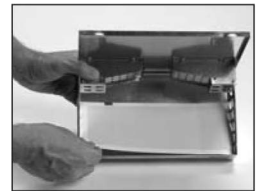

REPLACEMENT:

Replace glue trap as needed.