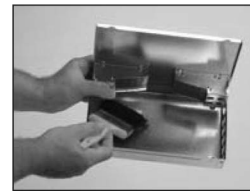

Peel protective paper from glue trap. Place glue trap under tabs inside PRO-KETCH® and place trap near pest activity.

SIMPLE PLACEMENT:

Place trap flush with entrance holes next to wall.

DISPOSAL:

Open trap and remove glue trap.