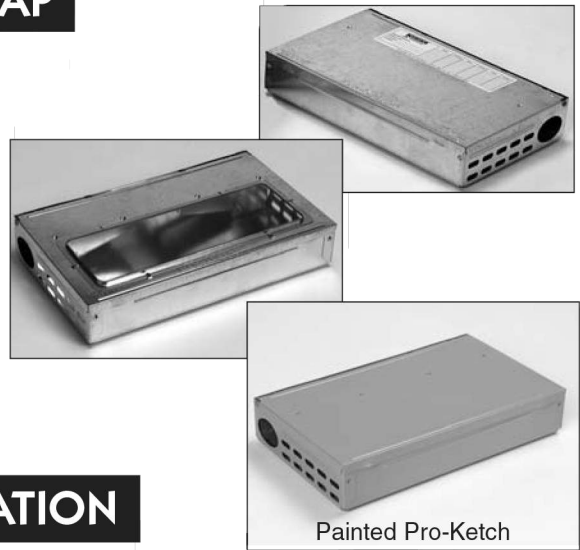

PRO-KETCH® MULTIPLE CATCH MOUSETRAP

DESCRIPTION	STOCK #	TRAPS	CASES Bulk Pack
PRO-KETCH® With Metal Lid	104-0-003	720	60
		1440	120
		2880	240
PRO-KETCH® With Clear View Lid	104-0-004	720	60
		1440	120
		2880	240
PRO-KETCH® Painted	104-0-014	720	60
		1440	120
		2880	240

RETAIL PRO-KETCH® PRODUCT INFORMATION

DESCRIPTION	STOCK #	TRAPS PER CASE	UPC BAR CODE
Pro-Ketch Metal Lid	104-0-003	12 Traps	0 43312 10027 3
Pro-Ketch Clear Lid	104-0-004	12 Traps	0 43312 10029 7
Pro-Ketch Glue Trap	104-0-009	100	0 43312 10028 0
Pro-Ketch Glue Trap 10pk	104-0-033	10pks of 10(100)	

TIME SAVING PRO-KETCH® ACCESSORIES

DESCRIPTION	STOCK #	QUANTITY
Glue Trap	104-0-009	100 Traps
Service Labels	106-0-016	100 Labels
Protector	104-0-012	6 per case
4-Sided Protector	104-0-023	Single