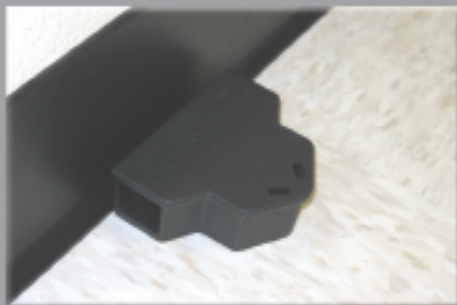

Protecta® Micro

Tamper-Resistant Mouse Bait Station

COMPACT SIZE – BIG VALUE

Compact size and unique shape fit virtually anywhere.

Bait compartment provides secure fit for one Bell Blox bait.

Protecta® Micro

✓ Fully-functional

- Compact size provides discreet, out-of-view placement in tight baiting areas
- Fits where other stations can't – gets bait close to the pest
- Rigid, heavy-duty plastic polymer construction

✓ Easy-to-Use

- Existing Bell two-prong key provides easy access without extra hassle
- Blox drop easily into bait compartment for a secure fit
- Automatically locks when closed keeping bait away from intruders

✓ Improves Control Measures

- Mice are nervous nibblers, eating small amounts in many locations
- Increasing bait placements increases the effectiveness of a mouse control program
- Protecta Micro is economically priced to allow for more placements without increasing cost