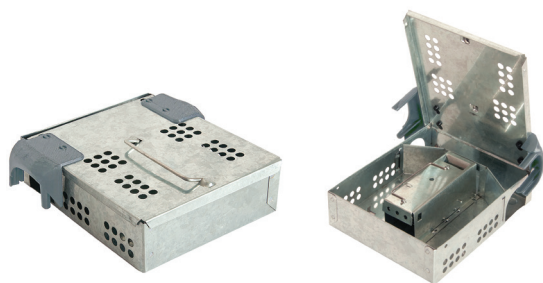

REPEATERTM ROCK

TAMPER-RESISTANT MULTIPLE CATCH MOUSE TRAP

Packed 4 per case with Service Logs, Trap Inserts and Keys

Replacement Traps Sold Separately!

Packed 6 per case.

#928RP-TRAY

- No bait needed, mice enter looking for harborage
- Low profile station protects trap from elements
- Dual entry allows mice to enter from either side
- Push and release lock system for added security
- Removable trap mechanism for use with glue boards
- Trap can also be used outside of station
- Paver option available for added security